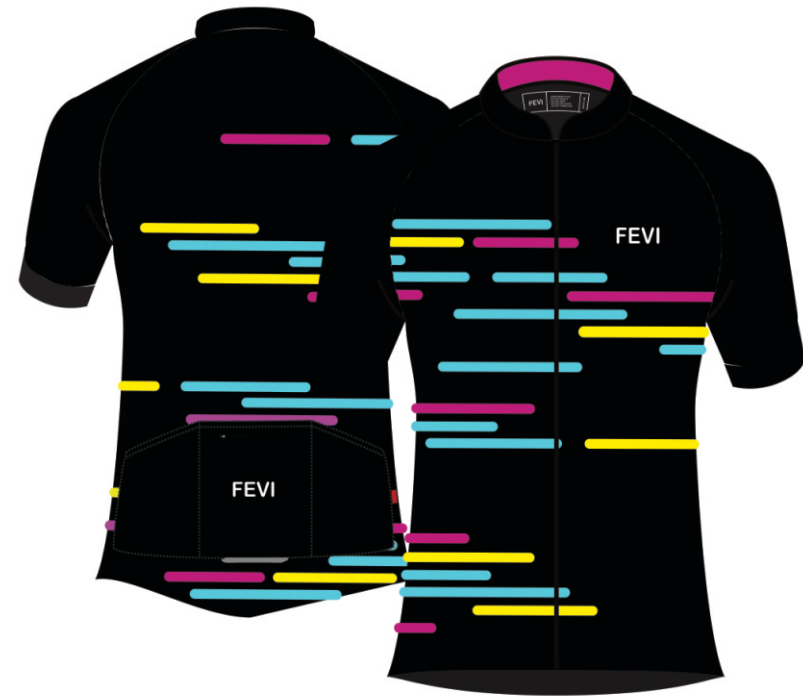

FF-SCJ-508

CYCLING GEARS

▶ SUBLIMATED CYCLING JERSEYS

CYCLING GEARS

▶ SUBLIMATED CYCLING JERSEYS

FF-SCJ-509

FF-SCJ-510

FF-SCJ-511