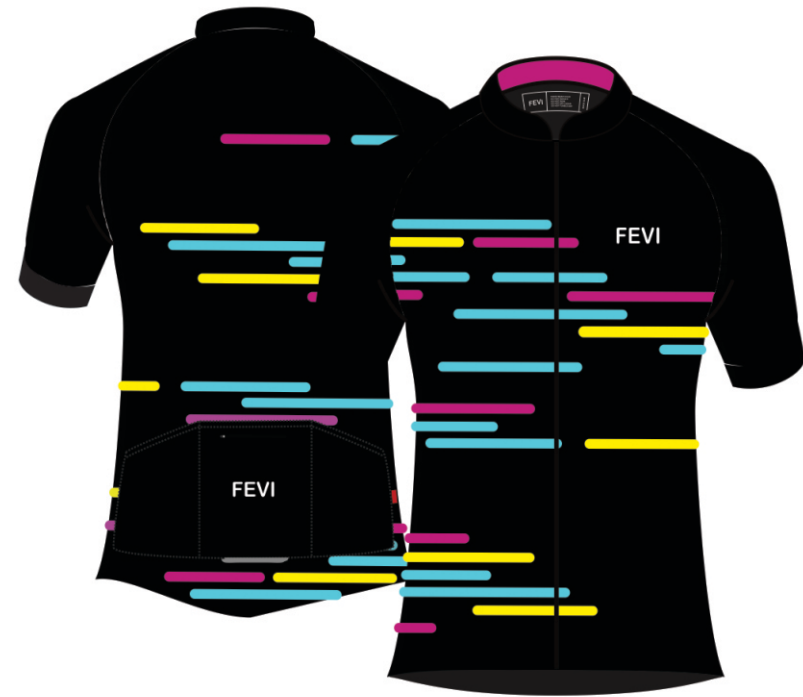

FF-SCJ-503

FF-SCJ-504

FF-SCJ-507

FF-SCJ-508

CYCLING GEARS

▶ SUBLIMATED CYCLING JERSEYS

FF-SCJ-509

FF-SCJ-510